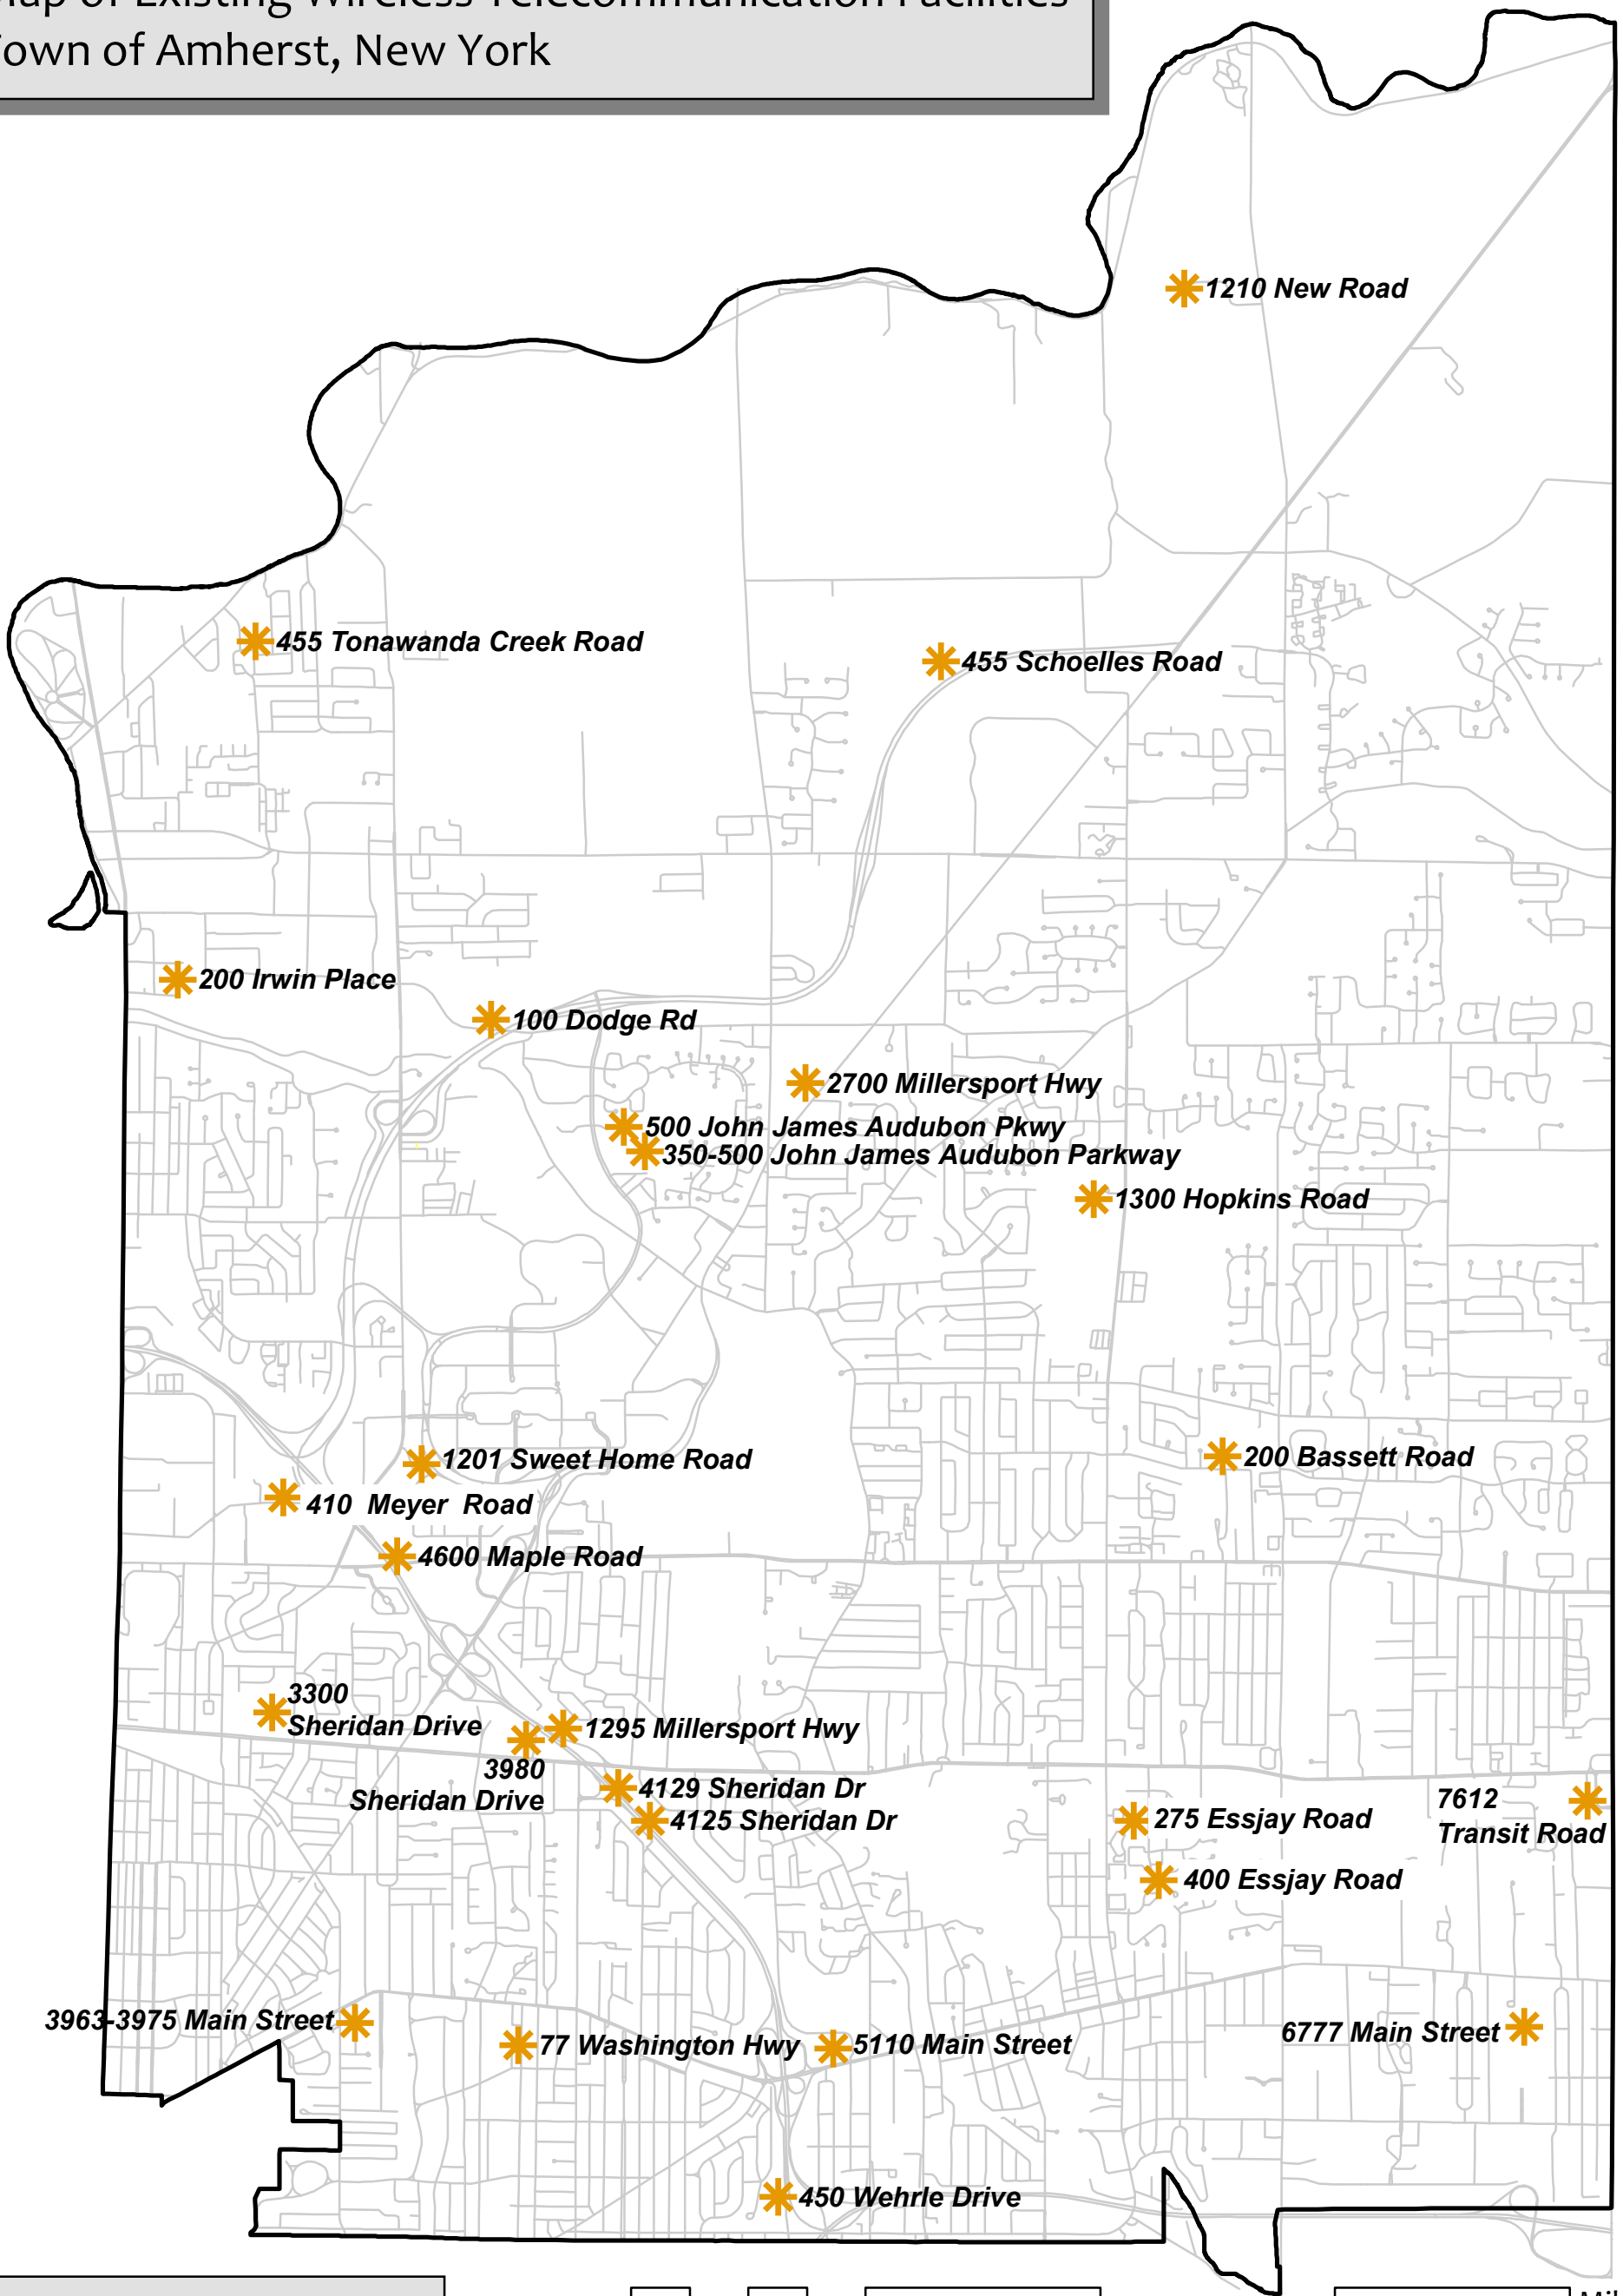

Map of Existing Wireless Telecommunication Facilities Town of Amherst, New York

Legend

 Existing WTF

0 0.25 0.5 0.75 1 2 3 4 Miles

Note: Information under review -
for official verification of data please contact the Building Department